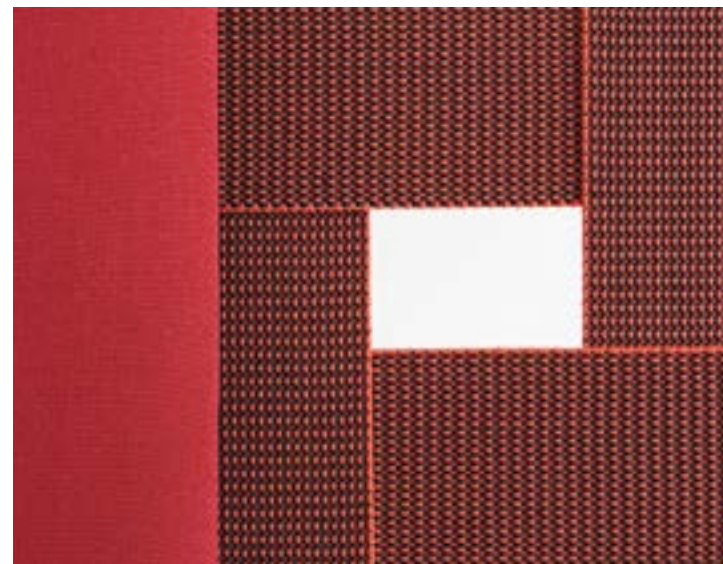

LIME LINE // LARA CAFFI